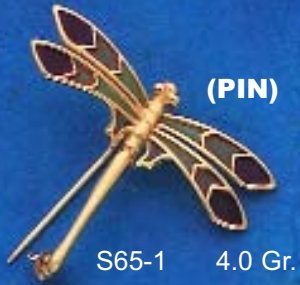

FANCY SETS

SETS

FANCY SETS

SETS

(Weight is approximate & actual size)

FANCY SETS

SETS

SETS

FANCY KOREAN SETS

SETS

S66-1 6.1 Gr.

S66-2 7.5 Gr.

S66-3 18 1/2" = 23.4 Gr.

S66-4 17" = 23.8 Gr.

(RING)

S66-6 8.3 Gr.

(CHARM)

S66-7 6.9 Gr.

(EARRING)

S66-9 3.9 Gr.

(RING)

S66-10 3.3 Gr.

S66-8 13.6 Gr.

S66-11 12.0 Gr.

S66-12 12.7 Gr.

S66-13 8.5 Gr.

(Weight is approximate & actual size)

SETS

S67-1 17 1/2" = 17.6 Gr.

S67-2 18" = 16.1 Gr.

S67-3 18" = 16.2 Gr.

S67-4 18" = 15.2 Gr.