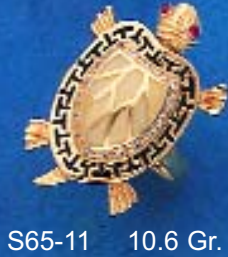

FANCY SETS

SETS

FANCY SETS

SETS

(Weight is approximate & actual size)

FANCY SETS

SETS

SETS

FANCY KOREAN SETS

SETS

S66-1 6.1 Gr.

S66-2 7.5 Gr.

S66-3 18 1/2" = 23.4 Gr.

S66-4 17" = 23.8 Gr.

(RING)

S66-6 8.3 Gr.

(CHARM)

S66-7 6.9 Gr.

(EARRING)

S66-9 3.9 Gr.

(RING)

S66-10 3.3 Gr.

S66-8 13.6 Gr.

S66-11 12.0 Gr.

S66-12 12.7 Gr.

S66-13 8.5 Gr.

(Weight is approximate & actual size)

SETS

S67-1 17 1/2" = 17.6 Gr.

S67-2 18" = 16.1 Gr.

S67-3 18" = 16.2 Gr.

S67-4 18" = 15.2 Gr.