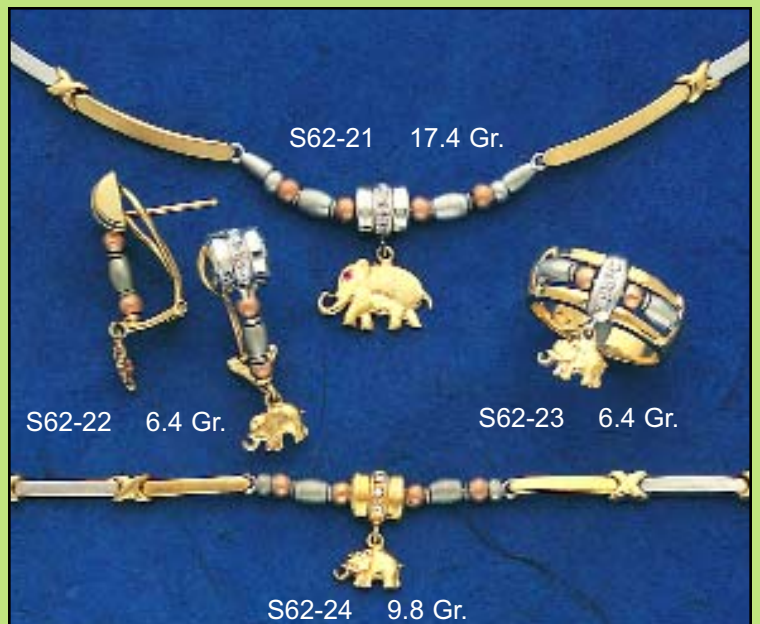

FANCY SETS

SETS

FANCY SETS

SETS

(Weight is approximate & actual size)

FANCY SETS

SETS

SETS

FANCY KOREAN SETS

SETS

S66-1 6.1 Gr.

S66-2 7.5 Gr.

S66-3 18 1/2" = 23.4 Gr.

S66-4 17" = 23.8 Gr.

(RING)

S66-6 8.3 Gr.

S66-12 12.7 Gr.

S66-13 8.5 Gr.

(Weight is approximate & actual size)

SETS

S67-1 17 1/2" = 17.6 Gr.

S67-2 18" = 16.1 Gr.

S67-3 18" = 16.2 Gr.

S67-4 18" = 15.2 Gr.

S67-7 17" = 12.5 Gr.

(RING)

S67-8 4.8 Gr.

(RING)

S67-5 4.5 Gr.

S67-9 5.8 Gr.

(EARRING)

S67-6 4.9 Gr.