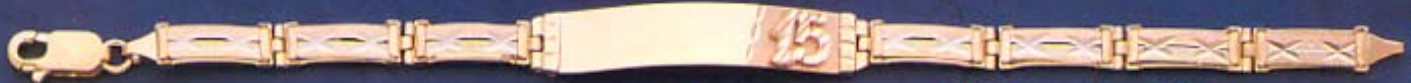

# 3 COLOR BRACELETS

BRACELETS

BR87-1 7" = 12.8 Gr.

BR87-2 7" = 12.9 Gr.

BR87-3 8" = 13.8 Gr.

BR87-4 7" = 12.5 Gr.

BR87-5 7" = 12.9 Gr.

BR87-6 7" = 12.9 Gr.

BR87-7 7 1/2" = 14.2 Gr.

BR87-8 7" = 12.9 Gr.

BR87-9 7" = 10.9 Gr.

BR87-10 7" = 10.4 Gr.

BR87-11 8" = 14.9 Gr.

BR87-12 7" = 12.3 Gr.

BR87-13 7" = 12.3 Gr.

BR87-14 7" = 13.6 Gr.